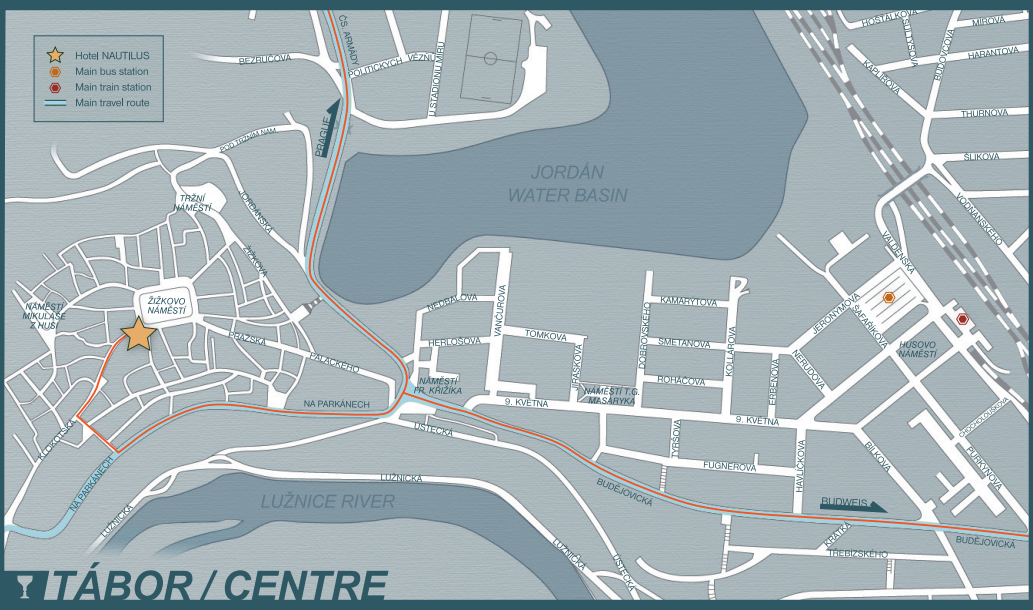

-  Hotel NAUTILUS
-  Main bus station
-  Main train station
-  Main travel route

TÁBOR / CENTRE