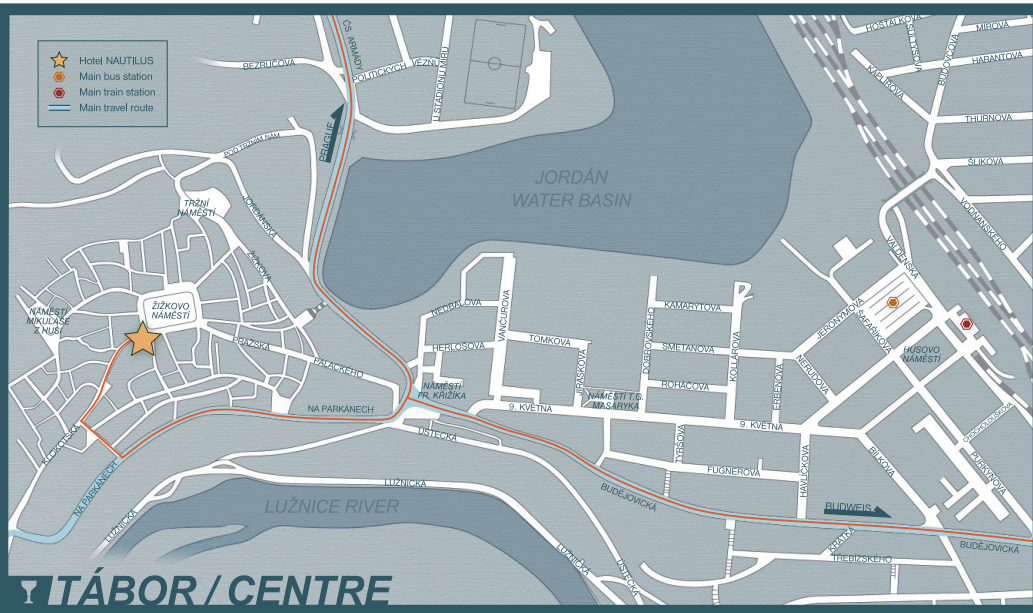

-  Hotel NAUTILUS
-  Main bus station
-  Main train station
-  Main travel route

TÁBOR / CENTRE